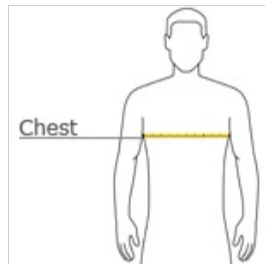

HOW TO MEASURE

CHEST

With arms down at sides, measure around the upper body, under arms and over the fullest part of the chest.

SIZE CHART

	XS	S	M	L	XL	2XL	3XL	4XL	5XL	6XL
Chest Size (inches)	32-34	35-37	38-40	41-43	44-46	47-49	50-53	54-57	58-60	61-63