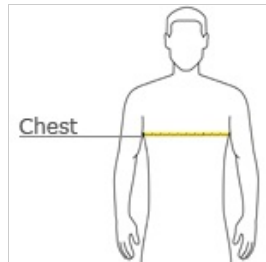

## HOW TO MEASURE

### CHEST

With arms down at sides, measure around the upper body, under arms and over the fullest part of the chest.

## SIZE CHART

	XS	S	M	L	XL	2XL	3XL	4XL
Chest	32-34	35-37	38-40	41-43	44-46	47-49	50-53	54-57