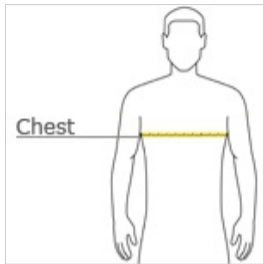

HOW TO MEASURE

CHEST

With arms down at sides, measure around the upper body, under arms and over the fullest part of the chest.

SIZE CHART

	XS	S	M	L	XL	2XL	3XL	4XL	5XL	6XL
Chest	32-34	35-37	38-40	41-43	44-46	47-49	50-53	54-57	58-60	61-63